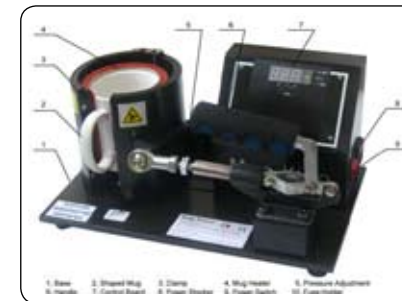

## SMART MUG PRESS

Our **DSP07** Digital Smart Mug Press for Sublimation features digital Time and Temperature controls and a new smart auto-pressure adjustment. *It only draws power when your ready to make a mug.*