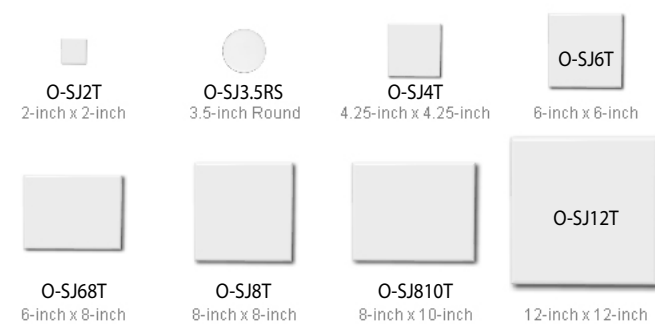

**CLEAR GLASS TILES**

O-SJ6GT

**WHITE CERAMIC TILES**

O-SJ2T 2-inch x 2-inch  
 O-SJ3.5RS 3.5-inch Round  
 O-SJ4T 4.25-inch x 4.25-inch  
 O-SJ6T 6-inch x 6-inch  
 O-SJ68T 6-inch x 8-inch  
 O-SJ8T 8-inch x 8-inch  
 O-SJ810T 8-inch x 10-inch  
 O-SJ12T 12-inch x 12-inch