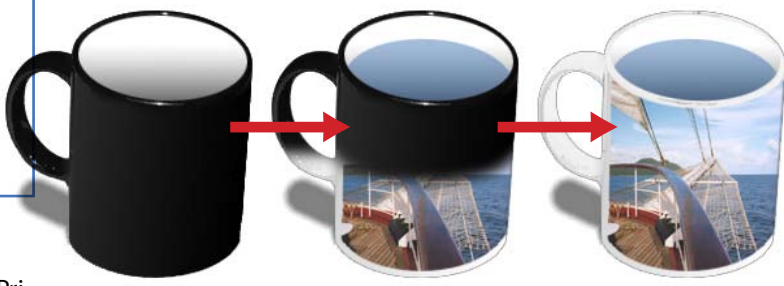

16oz. STAINLESS STEEL TRAVEL MUGS		
White Mug Box Included with each Mug!		
SJ-SST	Stainless Steel Travel Mug 16oz (12) per case	$87.00
<i>Please Note: The Silver background causes transferred colors have a translucent silvery look to them.</i>		
SJ-SSTW	Stainless Steel Travel Mug w/White Patch 16oz (12) per case	$99.00
<i>Mirror Image / 385° F / 120 sec. / Peel Hot</i>		

MUG BOXES		
O-BOXWG	White Gift Boxes for 11oz Mugs (12) per case	$3.00
O-BOXG205	Decorative Gift Boxes for 11oz Mugs (12) per case	$4.00
O-BOX	Corrugated Shipping Box for 11oz Mugs (12) per case	$6.00
O-BOX15	Corrugated Shipping Box for 15oz Mugs (12) per case	$7.00

Color Changing Mugs
Just add hot water!
SJ-MCC